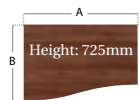

Right Hand Ergonomic Desk

- Traditional Panel End design
- Two cable access ports
- Accepts fixed pedestal on 800mm end
- 25mm thick top

CODE	A	B	C	D	
DUO16ER	1600	600	1200	800	€348
DUO18ER	1800	600	1200	800	€393

White and Walnut
(No suffix required)

Left Hand Wave Desk

- Traditional Panel End design
- Two cable access ports
- Accepts fixed pedestal on 800mm end
- 25mm thick top

CODE	A	B	C	
DUO12WL	1200	990	800	€236
DUO14WL	1400	990	800	€250
DUO16WL	1600	990	800	€265