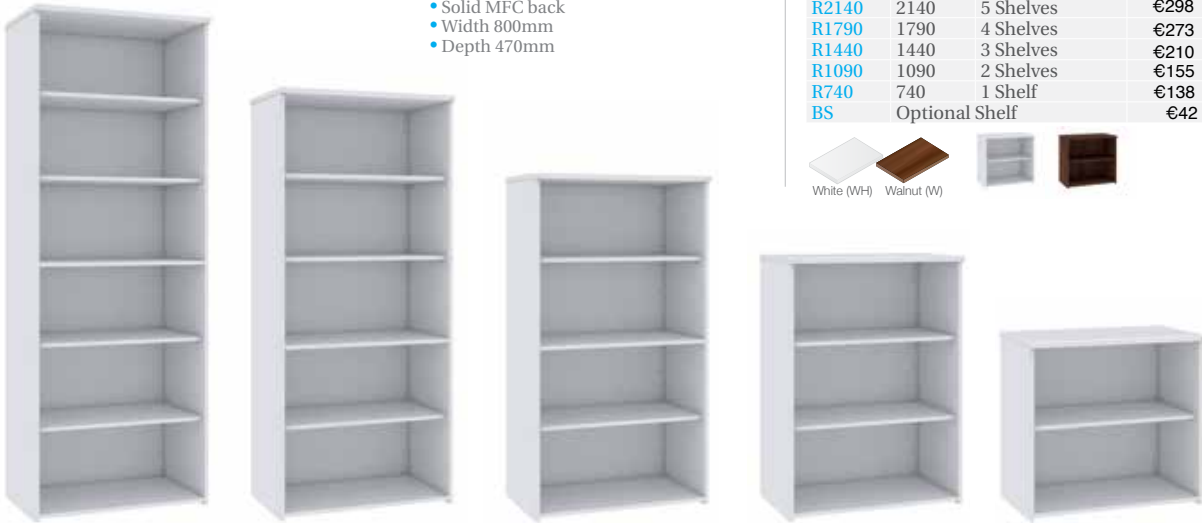

CODE	A	B	
R25DH6	426	600	€258
R25DH8	426	800	€282

White (WH) Walnut (W)

Secondary Storage Standard

Standard Bookcases

- 25mm thick top
- 18mm MFC carcass
- Solid MFC back
- Width 800mm
- Depth 470mm

CODE	HEIGHT	DESCRIPTION	
R2140	2140	5 Shelves	€298
R1790	1790	4 Shelves	€273
R1440	1440	3 Shelves	€210
R1090	1090	2 Shelves	€155
R740	740	1 Shelf	€138
BS		Optional Shelf	€42

Standard Cupboards

- 25mm thick top
- 18mm solid backs and sides
- Solid full height doors
- Width 800mm
- Depth 470mm

CODE	HEIGHT	DESCRIPTION	
R2140D	2140	5 Shelves	€420
R1790D	1790	4 Shelves	€387
R1440D	1440	3 Shelves	€299
R1090D	1090	2 Shelves	€233
R740D	740	1 Shelf	€210
BS		Optional Shelf	€42