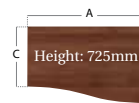

Right Hand Wave Desk

- Traditional Panel End design
- Two cable access ports
- Accepts fixed pedestal on 800mm end
- 25mm thick top

CODE	A	B	C	
DUO12WR	1200	990	800	€236
DUO14WR	1400	990	800	€250
DUO16WR	1600	990	800	€265