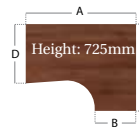

- Traditional Panel End design
- Two cable access ports
- Accepts fixed pedestal on 800mm end
- 25mm thick top

CODE	A	B	C	D	
DUO16EL	1600	600	1200	800	€348
DUO18EL	1800	600	1200	800	€393

White and Walnut
(No suffix required)

Right Hand Ergonomic Desk

- Traditional Panel End design
- Two cable access ports
- Accepts fixed pedestal on 800mm end
- 25mm thick top

CODE	A	B	C	D	
DUO16ER	1600	600	1200	800	€348
DUO18ER	1800	600	1200	800	€393