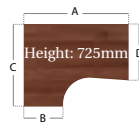

Duo Panel leg

Straight desk

CODE	A	B	
DUO8S	800	800	€204
DUO10S	1000	800	€209
DUO12S	1200	800	€216
DUO14S	1400	800	€225
DUO16S	1600	800	€233
DUO18S	1800	800	€288

White and Walnut
(No suffix required)

Left Hand Ergonomic Desk

- Traditional Panel End design
- Two cable access ports
- Accepts fixed pedestal on 800mm end
- 25mm thick top

CODE	A	B	C	D	
DUO16EL	1600	600	1200	800	€348
DUO18EL	1800	600	1200	800	€393

White and Walnut
(No suffix required)

Right Hand Ergonomic Desk

- Traditional Panel End design
- Two cable access ports
- Accepts fixed pedestal on 800mm end
- 25mm thick top

CODE	A	B	C	D	
DUO16ER	1600	600	1200	800	€348
DUO18ER	1800	600	1200	800	€393