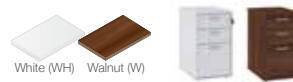

CODE	A	B	
R25DH6	426	600	€258
R25DH8	426	800	€282

White (WH) Walnut (W)