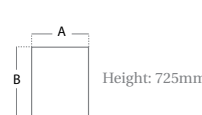

- 2 box and 1 filing drawer
- Fully lockable with adjustable feet
- Accepts both A4 and foolscap files